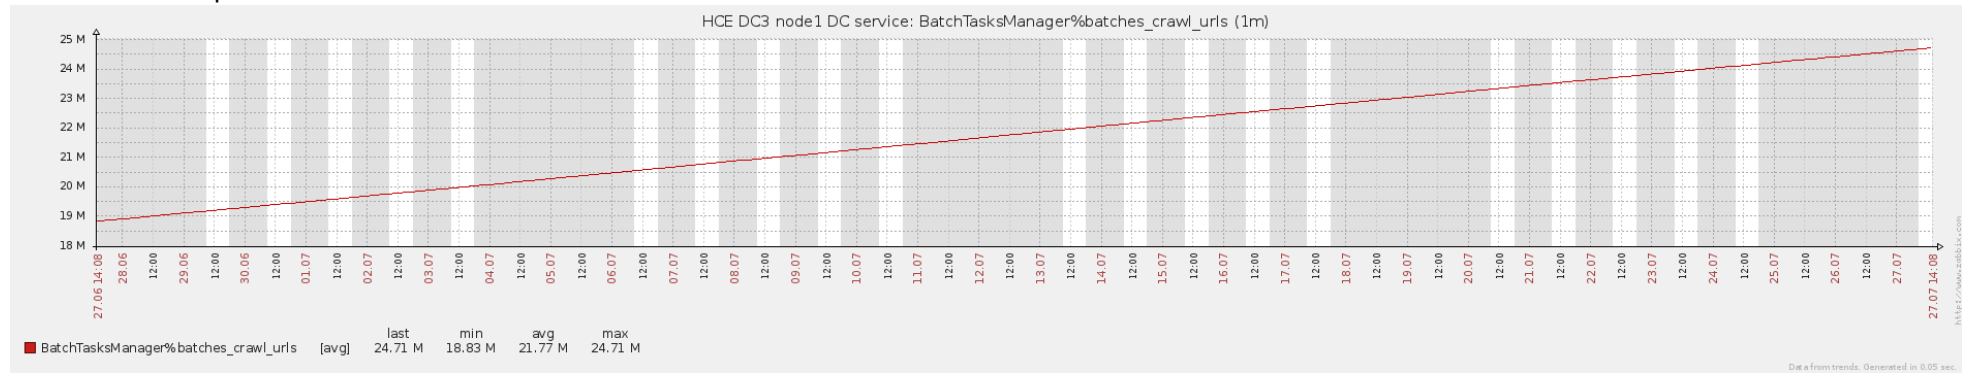

DC3 installation productivity snapshots 2015-07-27

DC service productivity – pages crawling and scraping per day

About 200 000 per day.

About 1 400 000 per week.

About 3 000 000 per month.

CPU load balancing and RAM usage per host: