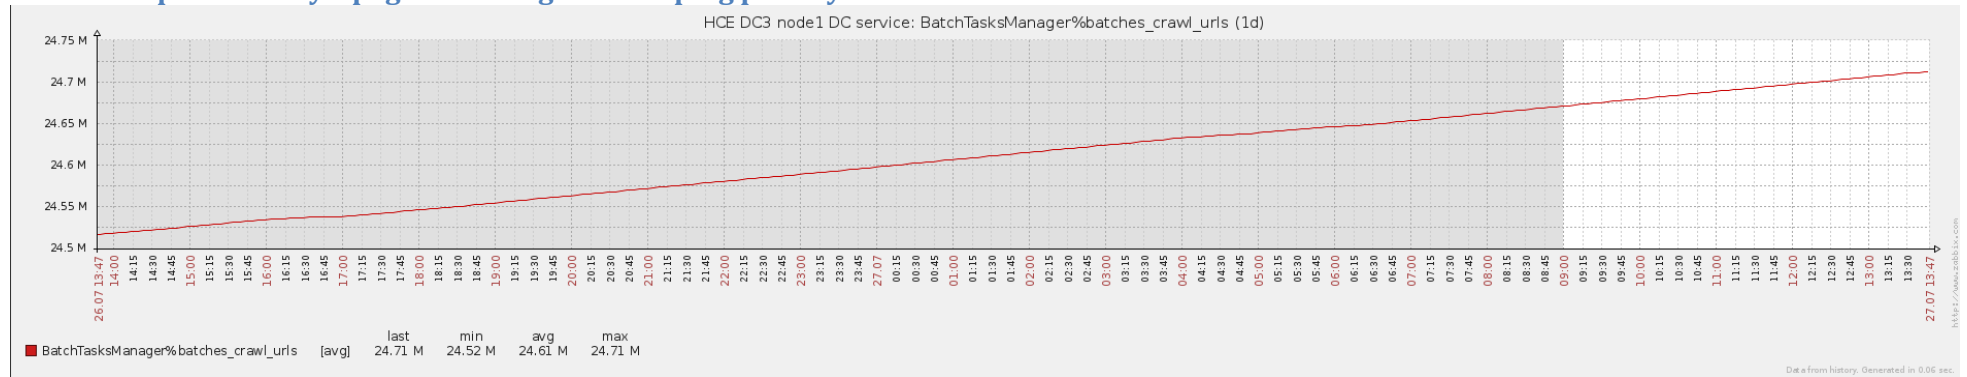

DC3 installation productivity snapshots 2015-07-27

DC service productivity – pages crawling and scraping per day

About 200 000 per day.

About 1 400 000 per week.

About 3 000 000 per month.

CPU load balancing and RAM usage per host: