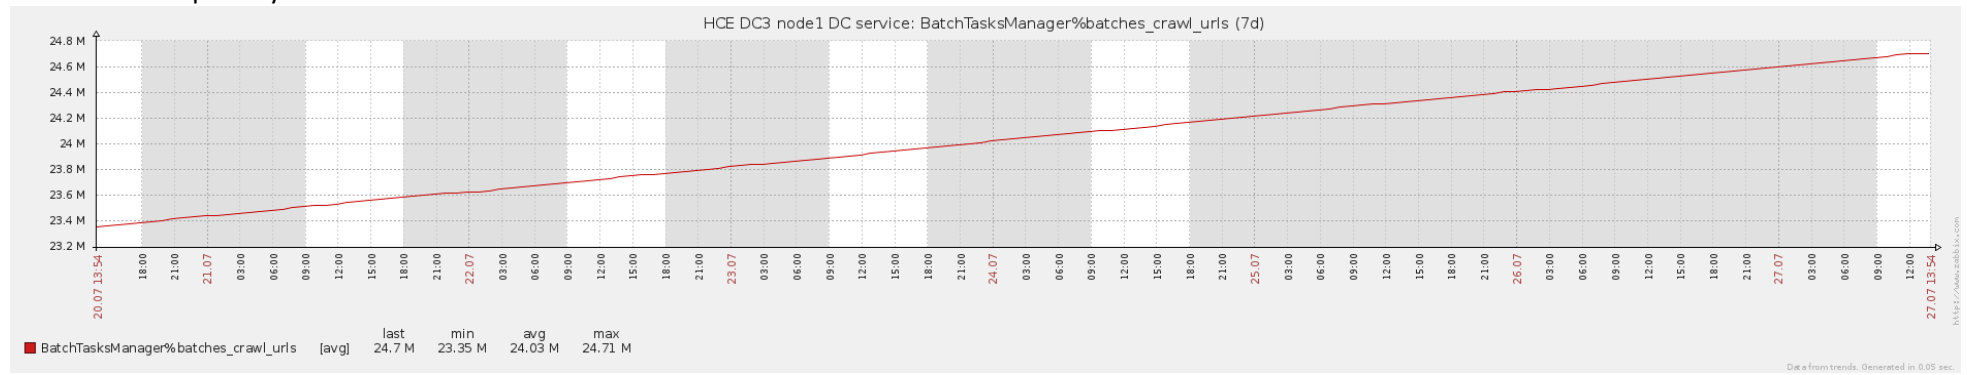

DC3 installation productivity snapshots 2015-07-27

DC service productivity – pages crawling and scraping per day

About 200 000 per day.

About 1 400 000 per week.

About 3 000 000 per month.

CPU load balancing and RAM usage per host: