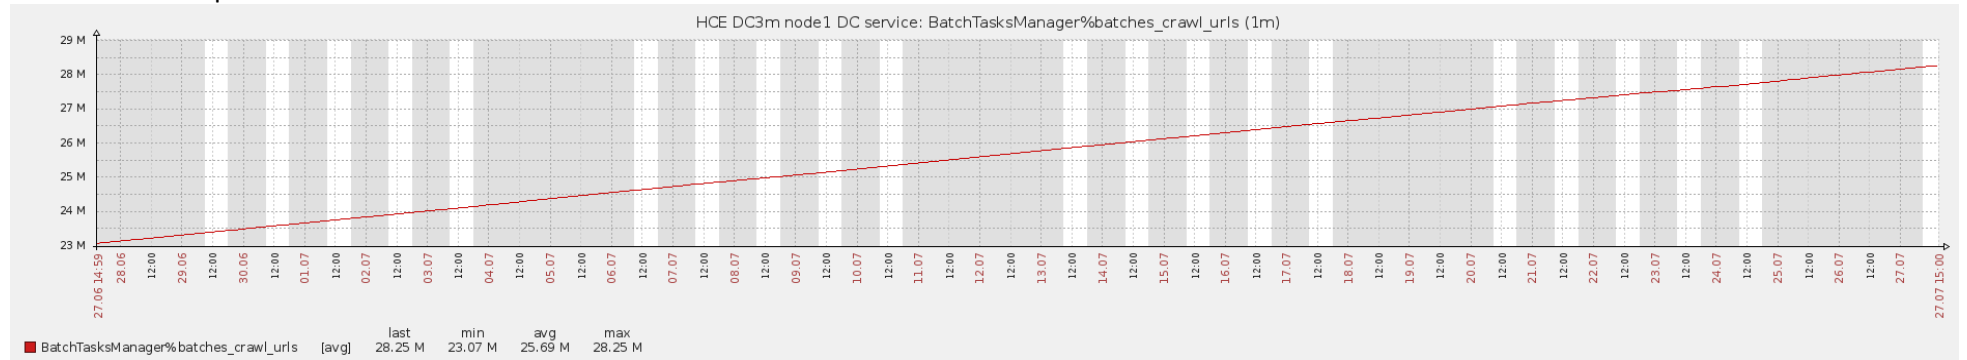

DC3m installation productivity snapshots 2015-07-27

DC service productivity – pages crawling and scraping per day

About 170 000 per day.

About 1 150 000 per week.

About 3 000 000 per month.

CPU load balancing and RAM usage per host: