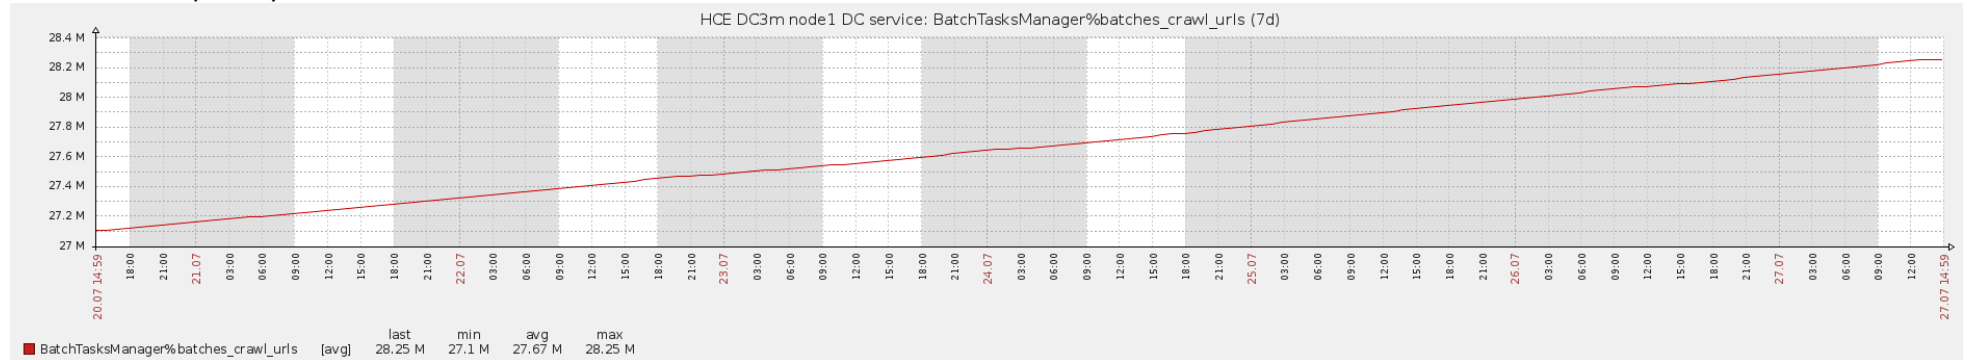

DC3m installation productivity snapshots 2015-07-27

DC service productivity – pages crawling and scraping per day

About 170 000 per day.

About 1 150 000 per week.

About 3 000 000 per month.

CPU load balancing and RAM usage per host: