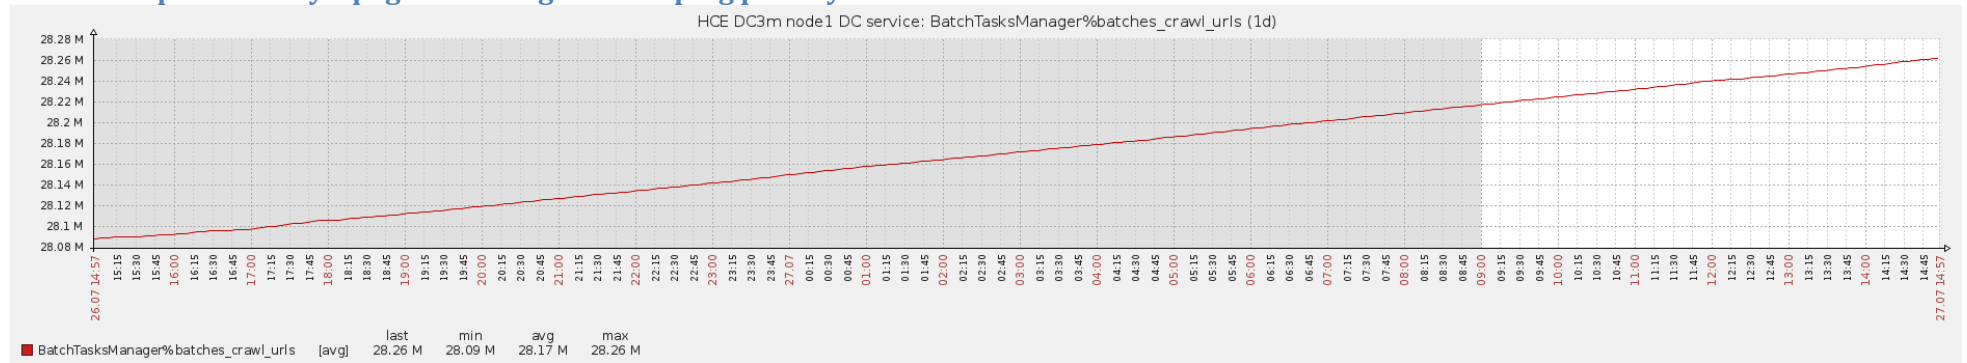

DC3m installation productivity snapshots 2015-07-27

DC service productivity – pages crawling and scraping per day

About 170 000 per day.

About 1 150 000 per week.

About 3 000 000 per month.

CPU load balancing and RAM usage per host: